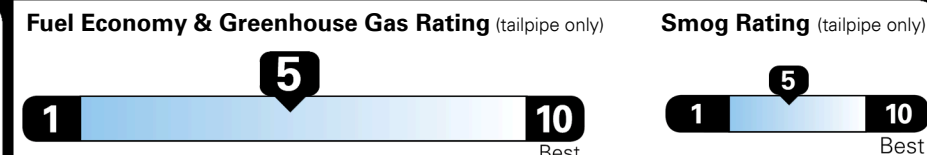

EPA DOT Fuel Economy and Environment

Fuel Economy

26 MPG
combined city/hwy

23 MPG
city

32 MPG
highway

3.8 gallons per 100 miles

Large Cars range from 14 to 103 MPG. The best vehicle rates 136 MPGe.

You spend $250
more in fuel costs over 5 years compared to the average new vehicle.

Annual fuel cost $1,450